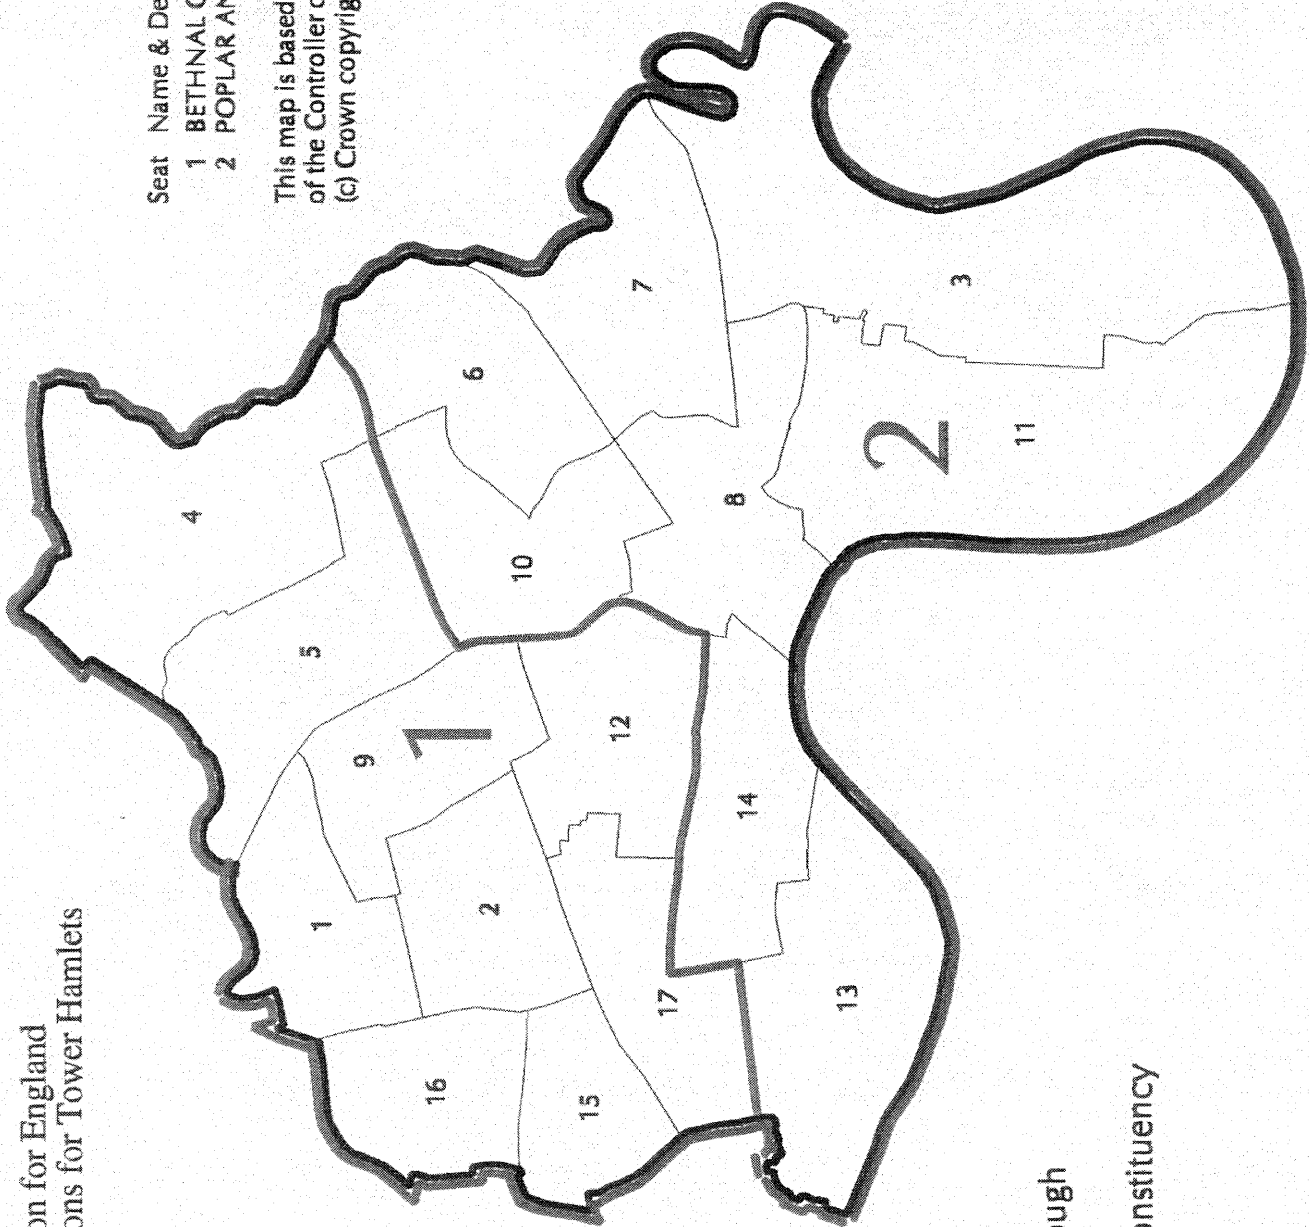

Boundary Commission for England
Final Recommendations for Tower Hamlets

APPENDIX A

Seat	Name & Designation	2000
1	BETHNAL GREEN AND BOW BC	66,423
2	POPLAR AND LIMEHOUSE BC	59,400

This map is based on the Ordnance Survey map with the permission of the Controller of Her Majesty's Stationery Office
(c) Crown copyright

KEY

Boundaries:

Ward

District/Borough

Proposed Constituency

Note: The numbers on this map refer to the wards listed on the next page.